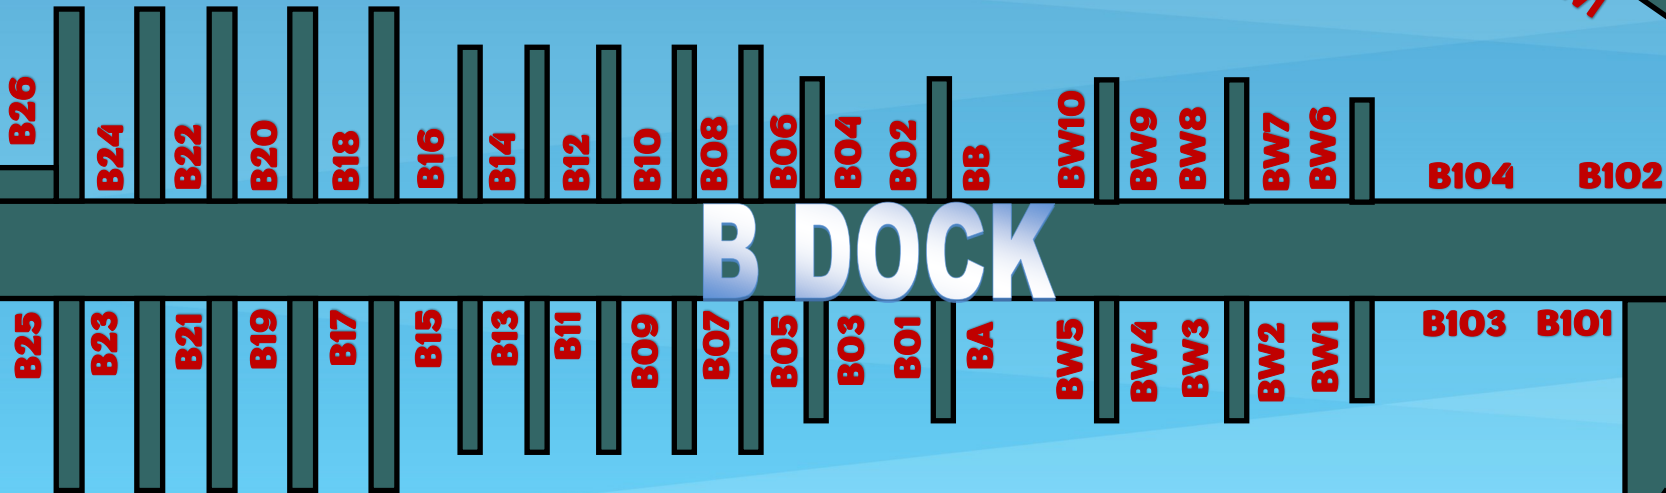

LAKE MURRAY MARINA/LIBERTY
(34.116921, -81.254678)

START: LAKE MURRAY DAM TOWERS
(34.052015, -81.220085)

TB'S SHACK
(34.097911, -81.567496)

FRAYED KNOT
(34.125101, -81.432169)

SOUTHSHORE MARINA
(34.019803, -81.435284)

BUFFALO CREEK BAR & GRILL MARINA
(34.101926, -81.478950)

PERSONAL RESIDENCE
(34.033670, -81.301251)

Lake Murray Marina

Fuel Dock

THANK YOU TO OUR SPONSORS